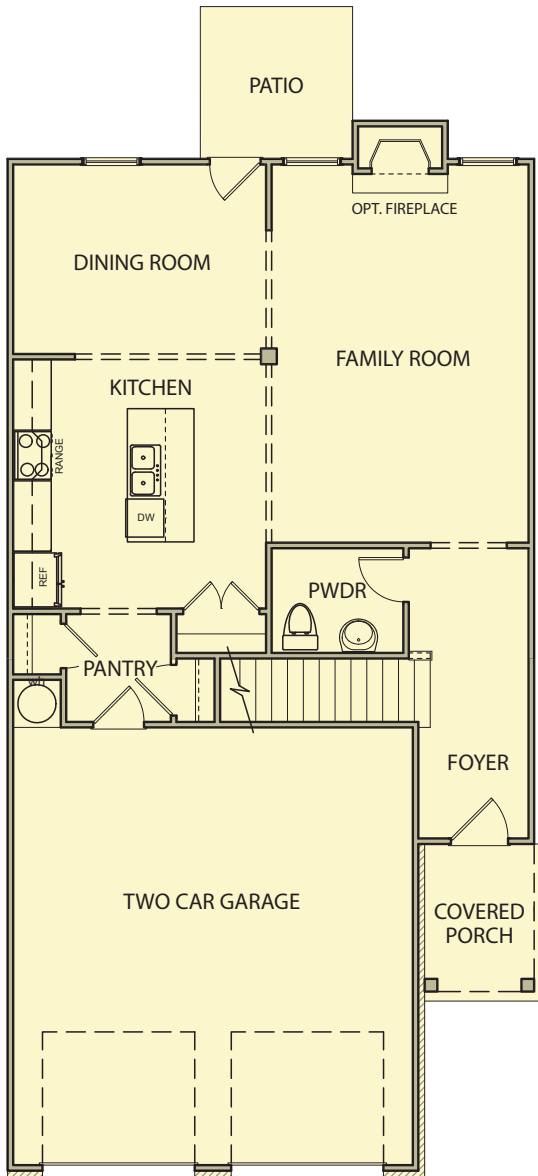

Sawyer

4 Bedrooms / 2.5 Baths

2,066 sq ft

Park Center Pointe | Park View Reserve

Elevation AA

Elevation BB

Elevation CC

Sawyer

4 Bedrooms / 2.5 Baths

2,066 sq ft

Park Center Pointe | Park View Reserve

First Floor

Second Floor