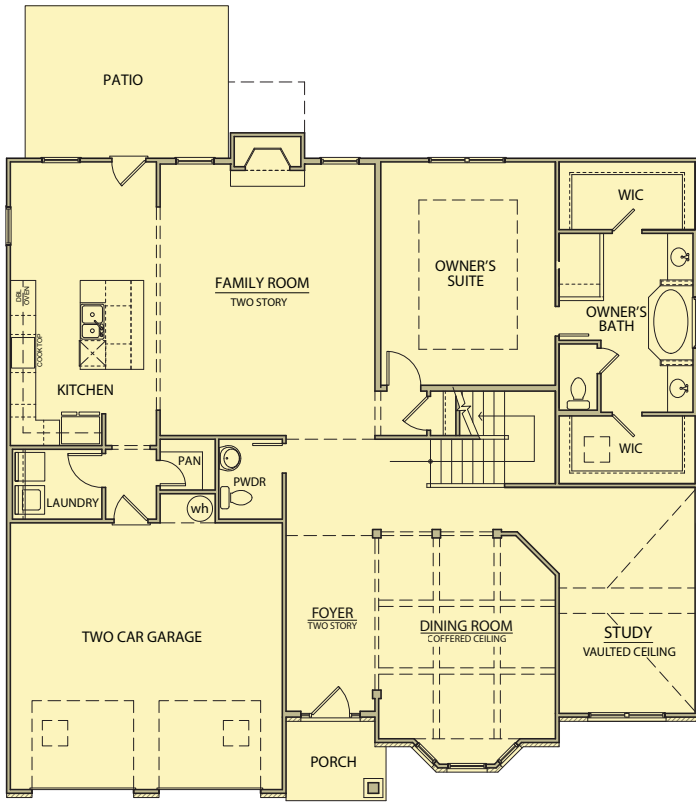

Benjamin II
4 Bedrooms / 3.5 Baths
3,248 - 3,765 sq ft
EXECUTIVE SERIES

Elevation AA

Elevation BB

Elevation CC

Elevation FH-1

Benjamin II

4 Bedrooms / 3.5 Baths

3,248 - 3,765 sq ft

EXECUTIVE SERIES

First Floor

Second Floor

Opt. Guest Suite

Opt. Media Room

Opt. 5th Bedroom

Opt. Covered Porch

Opt. 6th Bath