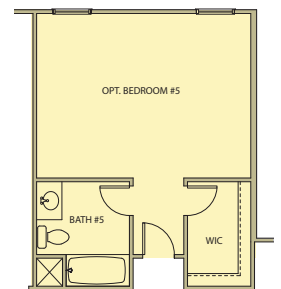

Benjamin II
4 Bedrooms / 3.5 Baths
3,248 - 3,765 sq ft
EXECUTIVE SERIES

Elevation AA

Elevation BB

Elevation CC

Elevation FH-1

Benjamin II

4 Bedrooms / 3.5 Baths

3,248 - 3,765 sq ft

EXECUTIVE SERIES

First Floor

Second Floor

Opt. Guest Suite

Opt. Media Room

Opt. 5th Bedroom

Opt. Covered Porch

Opt. 6th Bath