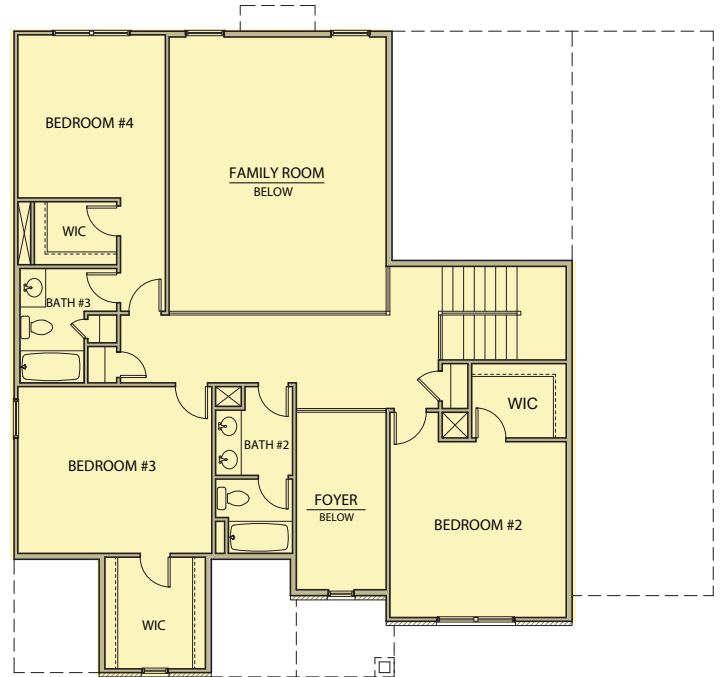

Benjamin II
4 Bedrooms / 3.5 Baths
3,248 - 3,765 sq ft
EXECUTIVE SERIES

Elevation AA

Elevation BB

Elevation CC

Elevation FH-1

Benjamin II

4 Bedrooms / 3.5 Baths

3,248 - 3,765 sq ft

EXECUTIVE SERIES

First Floor

Second Floor

Opt. Guest Suite

Opt. Media Room

Opt. 5th Bedroom

Opt. Covered Porch

Opt. 6th Bath