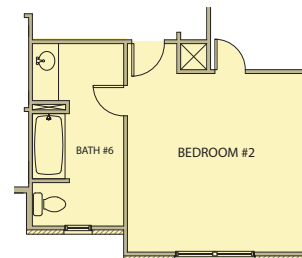

Benjamin II
4 Bedrooms / 3.5 Baths
3,248 - 3,765 sq ft
EXECUTIVE SERIES

Elevation AA

Elevation BB

Elevation CC

Elevation FH-1

Benjamin II

4 Bedrooms / 3.5 Baths

3,248 - 3,765 sq ft

EXECUTIVE SERIES

First Floor

Second Floor

Opt. Guest Suite

Opt. Media Room

Opt. 5th Bedroom

Opt. Covered Porch

Opt. 6th Bath