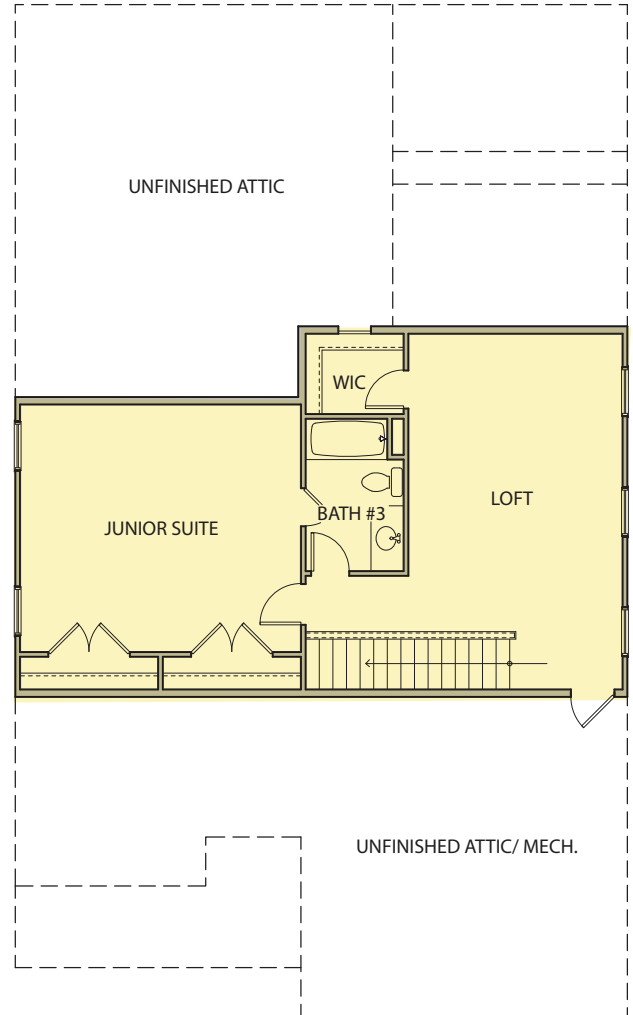

**Cambridge II**  
3 Bedrooms / 3 Baths  
2,366 sq ft  
GEORGIAN SERIES

Elevation AA

Elevation BB

Elevation CC

Elevation FH-1

# Cambridge II

3 Bedrooms / 3 Baths  
2,366 sq ft  
GEORGIAN SERIES

First Floor

Second Floor

Opt. Bedroom #4

Opt. Media Room