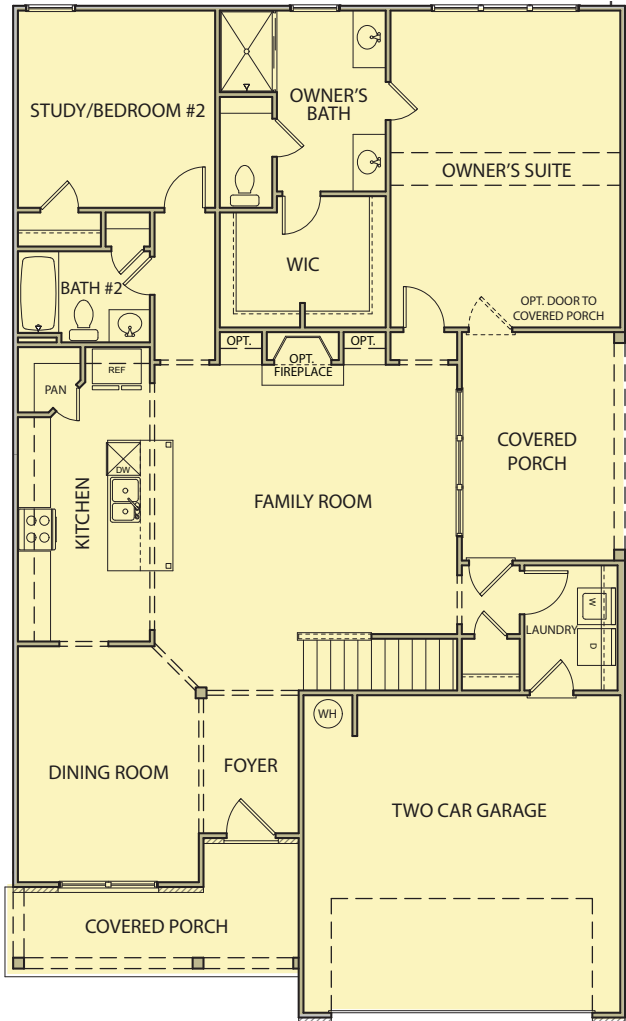

**Cambridge II**  
3 Bedrooms / 3 Baths  
2,366 sq ft  
GEORGIAN SERIES

Elevation AA

Elevation BB

Elevation CC

Elevation FH-1

# Cambridge II

3 Bedrooms / 3 Baths  
2,366 sq ft  
GEORGIAN SERIES

First Floor

Second Floor

Opt. Bedroom #4

Opt. Media Room