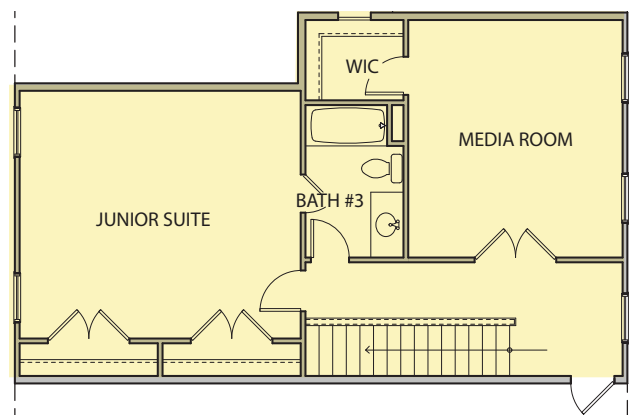

**Cambridge II**  
3 Bedrooms / 3 Baths  
2,366 sq ft  
GEORGIAN SERIES

Elevation AA

Elevation BB

Elevation CC

Elevation FH-1

# Cambridge II

3 Bedrooms / 3 Baths  
2,366 sq ft  
GEORGIAN SERIES

First Floor

Second Floor

Opt. Bedroom #4

Opt. Media Room