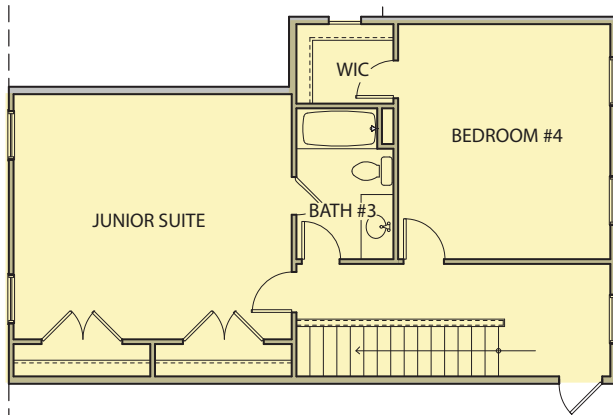

**Cambridge II**  
3 Bedrooms / 3 Baths  
2,366 sq ft  
GEORGIAN SERIES

Elevation AA

Elevation BB

Elevation CC

Elevation FH-1

# Cambridge II

3 Bedrooms / 3 Baths  
2,366 sq ft  
GEORGIAN SERIES

First Floor

Second Floor

Opt. Bedroom #4

Opt. Media Room