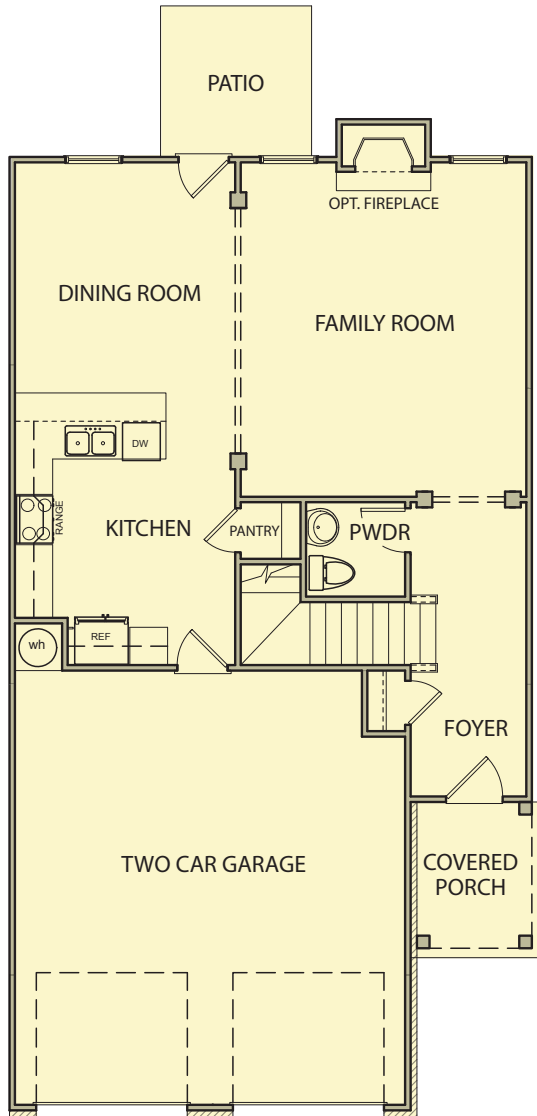

# Dylan II

3 Bedrooms / 2.5 Baths

1,909 sq ft

Park Center Pointe | Park View Reserve

Elevation AA

Elevation BB

Elevation CC

# Dylan II

3 Bedrooms / 2.5 Baths

1,909 sq ft

Park Center Pointe | Park View Reserve

First Floor

Second Floor