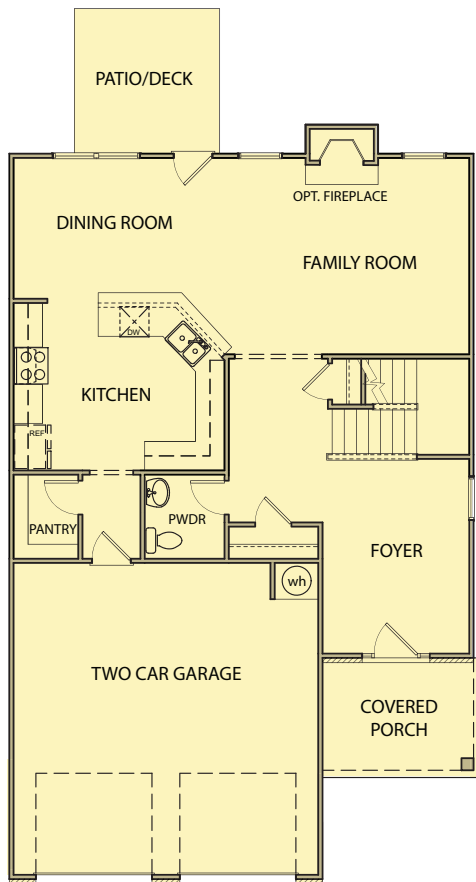

Allison

4 Bedrooms / 2.5 Baths

2,337 sq ft

GEORGIAN SERIES

Elevation AA

Elevation BB

Elevation CC

*Information believed accurate but not warranted. All drawings and elevation renderings are artistic representations only. Floor plan details & final decisions to be made by Kerley Family Homes. This document is for informational purposes only and is subject to change without notice. Please contact onsite agent for details regarding availability, lots and options. Updated 10/26/22

Allison

4 Bedrooms / 2.5 Baths

2,337 sq ft

GEORGIAN SERIES

First Floor

Second Floor

Opt. Covered Porch

*Information believed accurate but not warranted. All drawings and elevation renderings are artistic representations only. Floor plan details & final decisions to be made by Kerley Family Homes. This document is for informational purposes only and is subject to change without notice. Please contact onsite agent for details regarding availability, lots and options. Updated 10/26/22