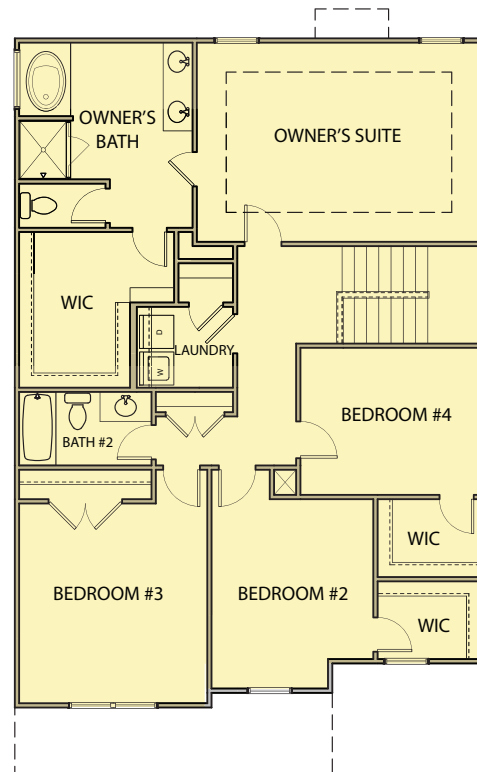

Allison

4 Bedrooms / 2.5 Baths

2,337 sq ft

GEORGIAN SERIES

Elevation AA

Elevation BB

Elevation CC

*Information believed accurate but not warranted. All drawings and elevation renderings are artistic representations only. Floor plan details & final decisions to be made by Kerley Family Homes. This document is for informational purposes only and is subject to change without notice. Please contact onsite agent for details regarding availability, lots and options. Updated 10/26/22

Allison

4 Bedrooms / 2.5 Baths

2,337 sq ft

GEORGIAN SERIES

First Floor

Second Floor

Opt. Covered Porch

*Information believed accurate but not warranted. All drawings and elevation renderings are artistic representations only. Floor plan details & final decisions to be made by Kerley Family Homes. This document is for informational purposes only and is subject to change without notice. Please contact onsite agent for details regarding availability, lots and options. Updated 10/26/22