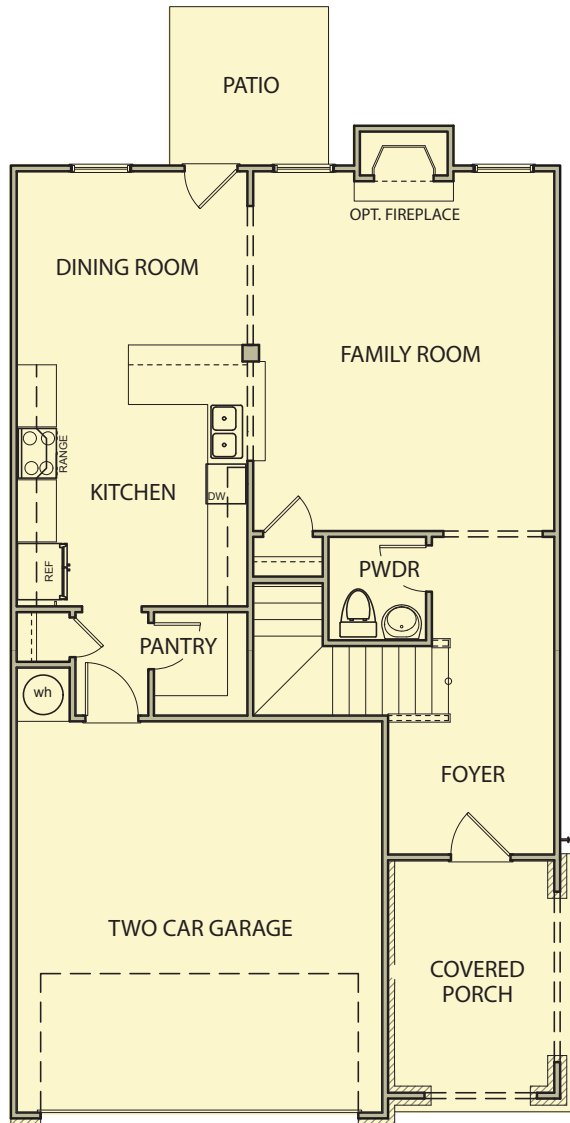

# Jasper

3 Bedrooms / 2.5 Baths

2,102 sq ft

Park Center Pointe | Park View Reserve

Elevation AA

Elevation BB

Elevation CC

# Jasper

3 Bedrooms / 2.5 Baths

2,102 sq ft

Park Center Pointe | Park View Reserve

First Floor

Second Floor