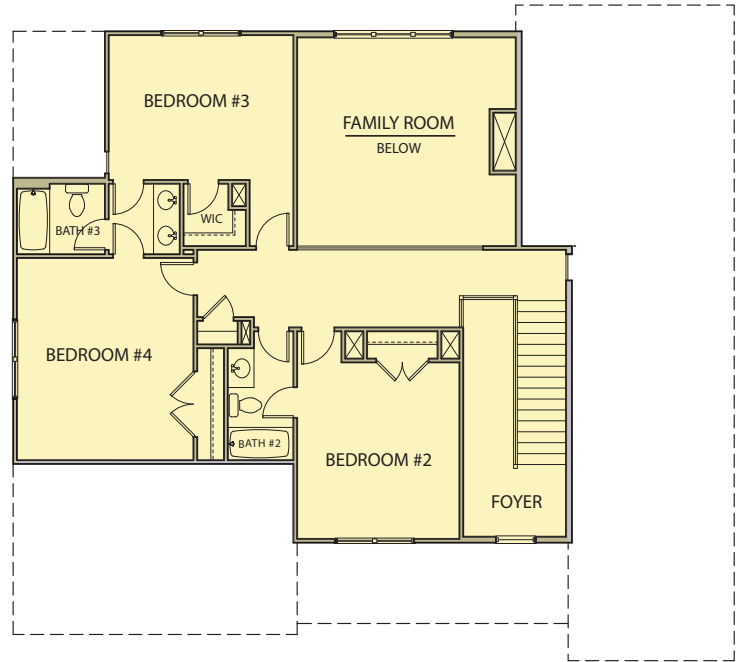

Huntington
4 Bedrooms / 3.5 Baths
2,905 - 3,183 sq ft
Executive Series

Elevation AA

Elevation BB

Elevation CC

Elevation DD

Huntington

4 Bedrooms / 3.5 Baths
2,905 - 3,183 sq ft
Executive Series

First Floor

Second Floor

Opt. Covered Patio Plan

Opt. Covered Porch Elevations

Opt. Third Car Garage

Opt. Bedroom #5/Bath #4 Plan

Opt. Media Room Plan

Opt. Loft Plan