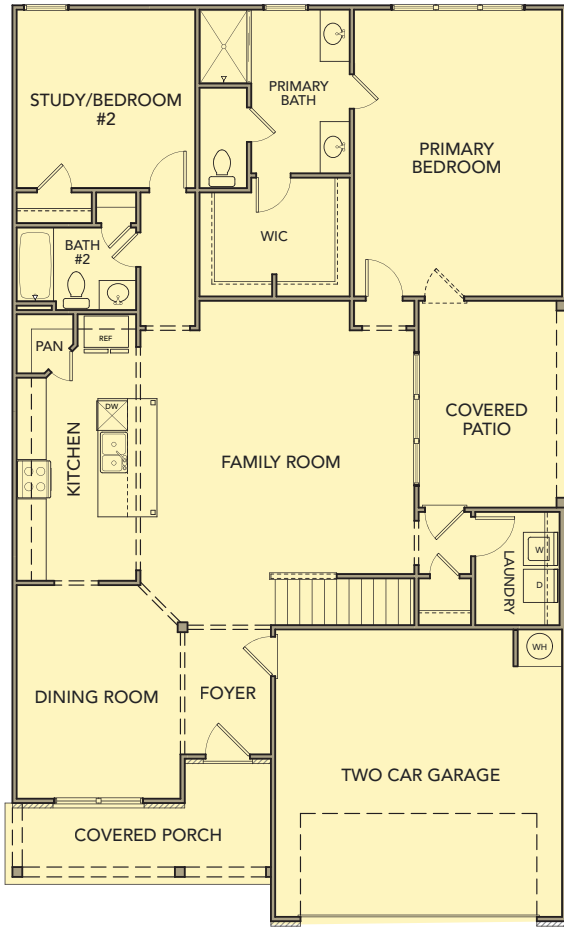

Cedar

3 Bedrooms / 3 Baths

2,351 sq ft

Elevation AA

Elevation BB

Elevation CC

Cedar

3 Bedrooms / 3 Baths

2,351 sq ft

First Floor

Second Floor

First w/Opt. Basement