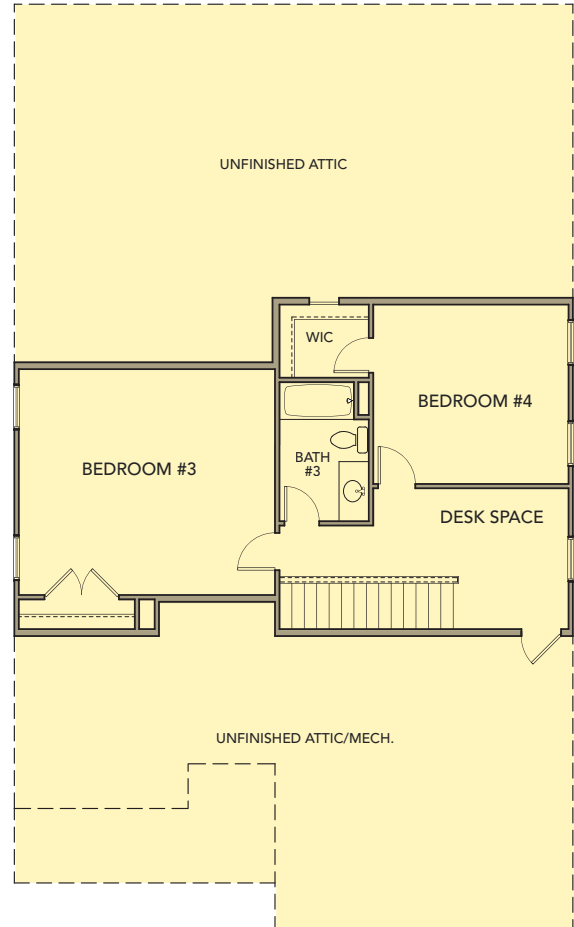

Cedar

3 Bedrooms / 3 Baths

2,351 sq ft

Elevation AA

Elevation BB

Elevation CC

Cedar

3 Bedrooms / 3 Baths

2,351 sq ft

First Floor

Second Floor

First w/Opt. Basement