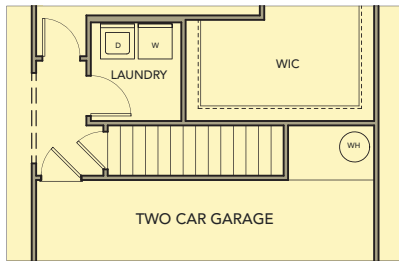

Cottonwood
3 Bedrooms / 2 Baths
1699 sq ft

Elevation AA

Elevation BB

Elevation CC

Cottonwood
 3 Bedrooms / 2 Baths
 1699 sq ft

First Floor

Opt. Second Floor
w/ 4th Bedroom

Opt. Second Floor
w/ Bonus Room