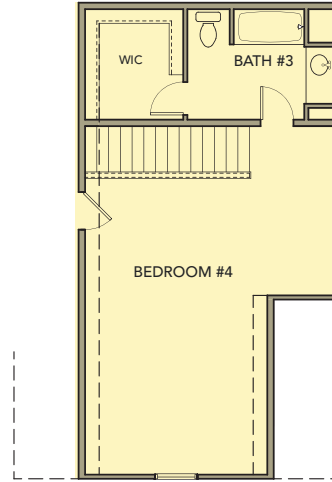

Cottonwood
3 Bedrooms / 2 Baths
1699 sq ft

Elevation AA

Elevation BB

Elevation CC

Cottonwood
 3 Bedrooms / 2 Baths
 1699 sq ft

First Floor

Opt. Second Floor
w/ 4th Bedroom

Opt. Second Floor
w/ Bonus Room

First Floor w/ Opt. Basement

Opt. Covered Patio