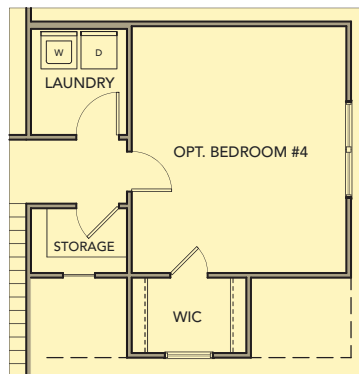

Dogwood
3 Bedrooms / 2.5 Baths
1,883 sq ft

Elevation AA

Elevation BB

Elevation CC

Dogwood

3 Bedrooms / 2.5 Baths
1,883 sq ft

First Floor

Second Floor

Second Floor w/Opt. Bonus Room

Second Floor w/Opt. Bedroom

Optional Covered Patio/Deck