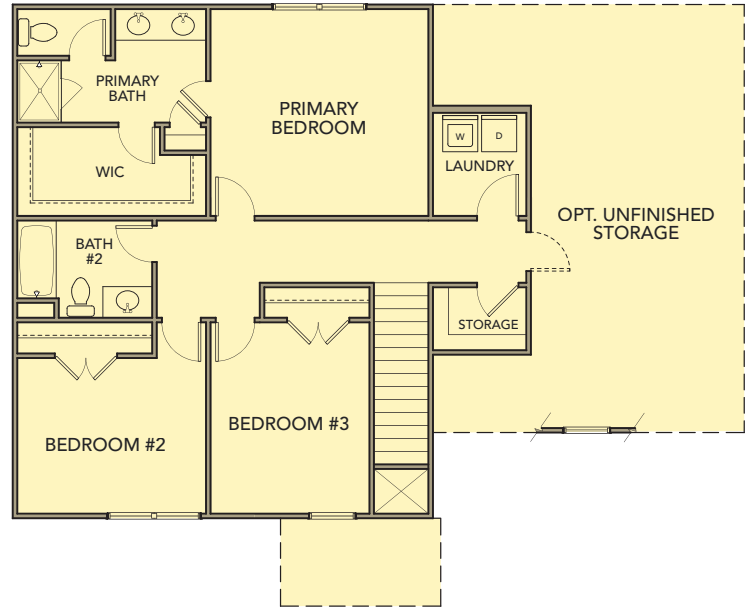

Dogwood
3 Bedrooms / 2.5 Baths
1,883 sq ft

Elevation AA

Elevation BB

Elevation CC

Dogwood

3 Bedrooms / 2.5 Baths
1,883 sq ft

First Floor

Second Floor

Second Floor w/Opt. Bonus Room

Second Floor w/Opt. Bedroom

Optional Covered Patio/Deck