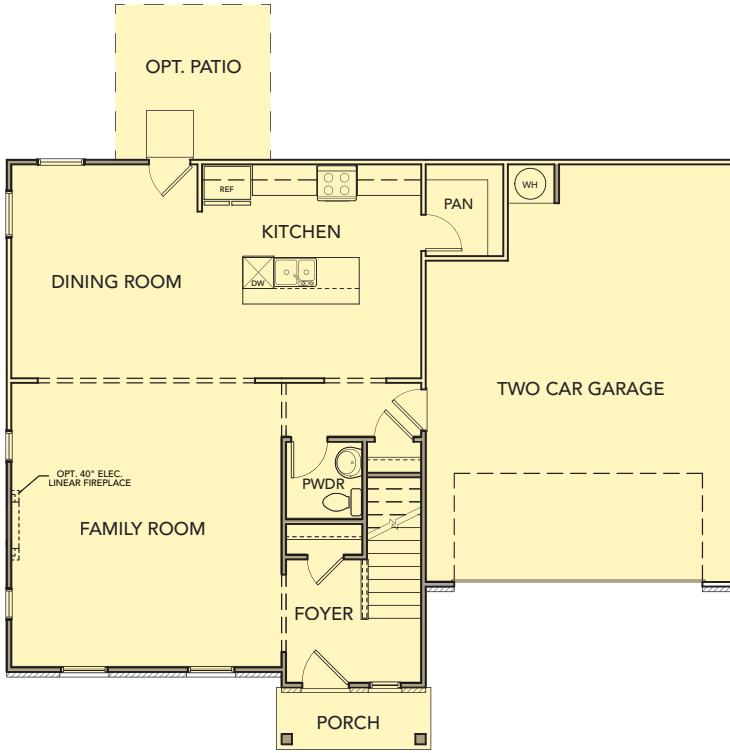

Dogwood
3 Bedrooms / 2.5 Baths
1,883 sq ft

Elevation AA

Elevation BB

Elevation CC

Dogwood

3 Bedrooms / 2.5 Baths
1,883 sq ft

First Floor

Second Floor

Second Floor w/Opt. Bonus Room

Second Floor w/Opt. Bedroom

Optional Covered Patio/Deck