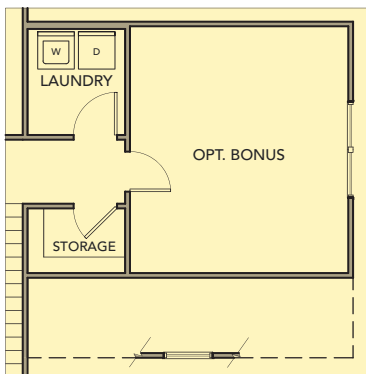

Dogwood
3 Bedrooms / 2.5 Baths
1,883 sq ft

Elevation AA

Elevation BB

Elevation CC

Dogwood

3 Bedrooms / 2.5 Baths
1,883 sq ft

First Floor

Second Floor

Second Floor w/Opt. Bonus Room

Second Floor w/Opt. Bedroom

Optional Covered Patio/Deck