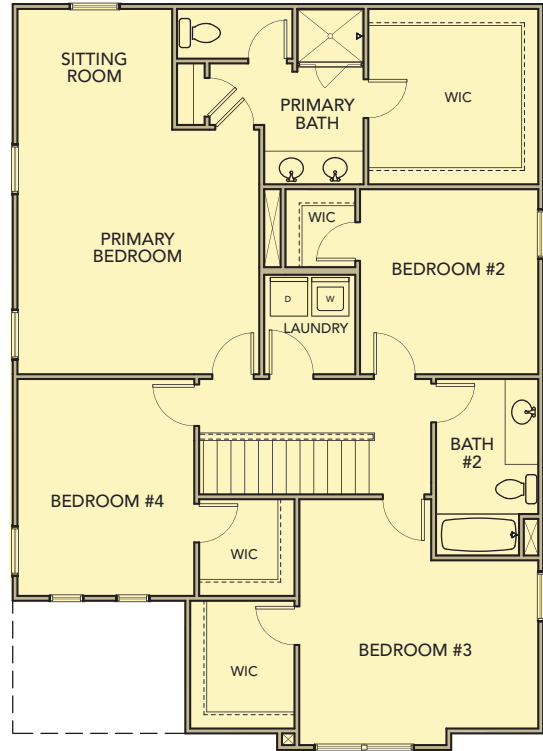

Juniper

4 Bedrooms / 2.5 Baths

2323 sq ft

Elevation AA

Elevation BB

Elevation CC

Juniper
 4 Bedrooms / 2.5 Baths
 2323 sq ft

First Floor

Second Floor

Opt. Covered Patio