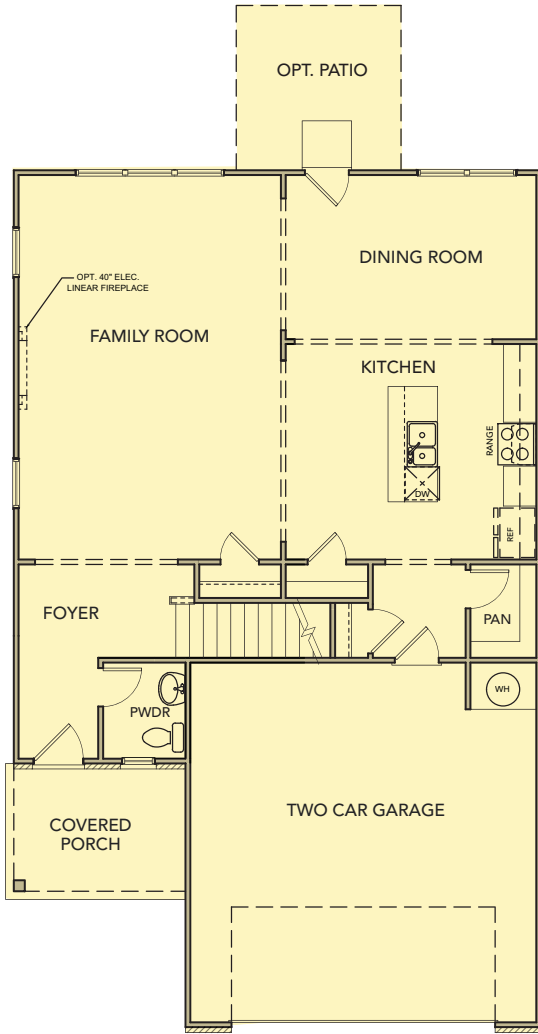

Juniper

4 Bedrooms / 2.5 Baths

2323 sq ft

Elevation AA

Elevation BB

Elevation CC

Juniper
 4 Bedrooms / 2.5 Baths
 2323 sq ft

First Floor

Second Floor

Opt. Covered Patio