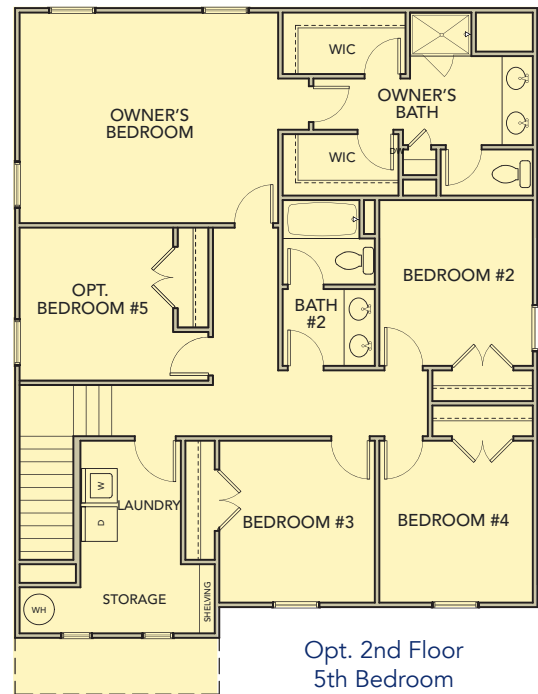

# Mulberry

4 Bedrooms / 2.5 Baths

2,225 sq ft

Elevation AA

Elevation BB

Elevation CC

# Mulberry

4 Bedrooms / 2.5 Baths

2,225 sq ft

First Floor

Second Floor

Opt. Covered Patio

Opt. 2nd Floor  
5th Bedroom