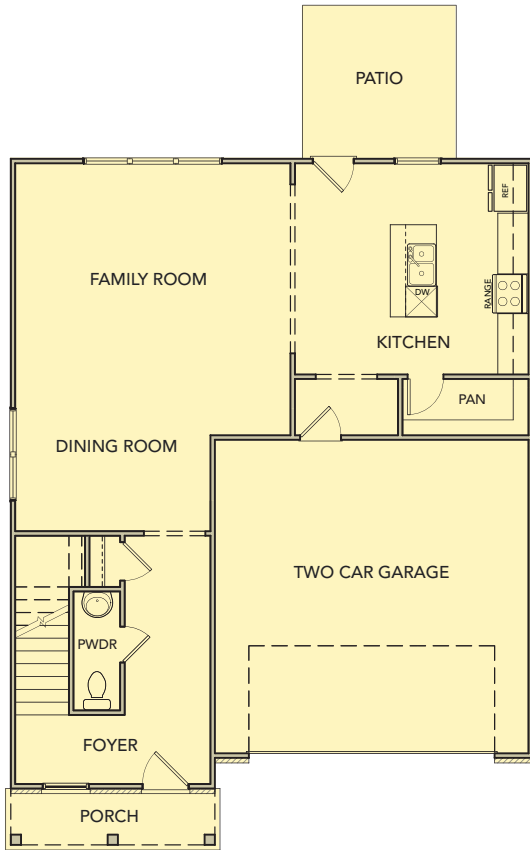

# Mulberry

4 Bedrooms / 2.5 Baths

2,225 sq ft

Elevation AA

Elevation BB

Elevation CC

# Mulberry

4 Bedrooms / 2.5 Baths

2,225 sq ft

First Floor

Second Floor

Opt. Covered Patio

Opt. 2nd Floor  
5th Bedroom