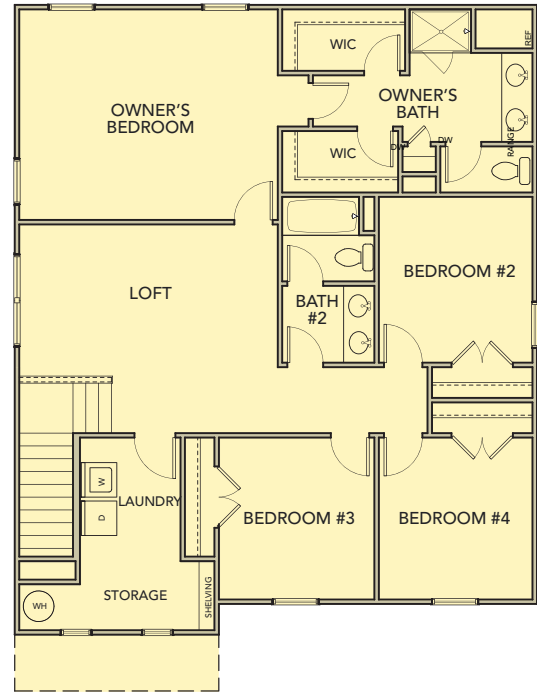

# Mulberry

4 Bedrooms / 2.5 Baths

2,225 sq ft

Elevation AA

Elevation BB

Elevation CC

# Mulberry

4 Bedrooms / 2.5 Baths

2,225 sq ft

First Floor

Second Floor

Opt. Covered Patio

Opt. 2nd Floor  
5th Bedroom