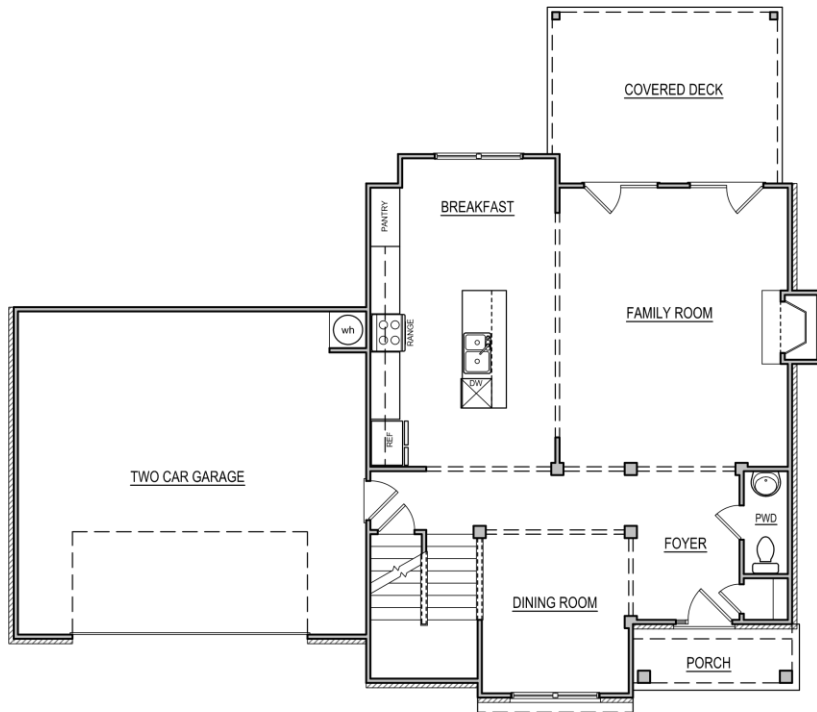

Hampton

4 Bedroom / 2.5 Baths

2218 Square Feet

---

Information believed accurate but not warranted and subject to change without prior notice. All drawings and elevation renderings are artistic representations only. Floor plan details and final decisions to be made by Kerley Family Homes. This document is for informational purposes only and is subject to change without notice. Please contact on site agent for details regarding availability, lots and options.

FIRST FLOOR PLAN

SECOND FLOOR PLAN