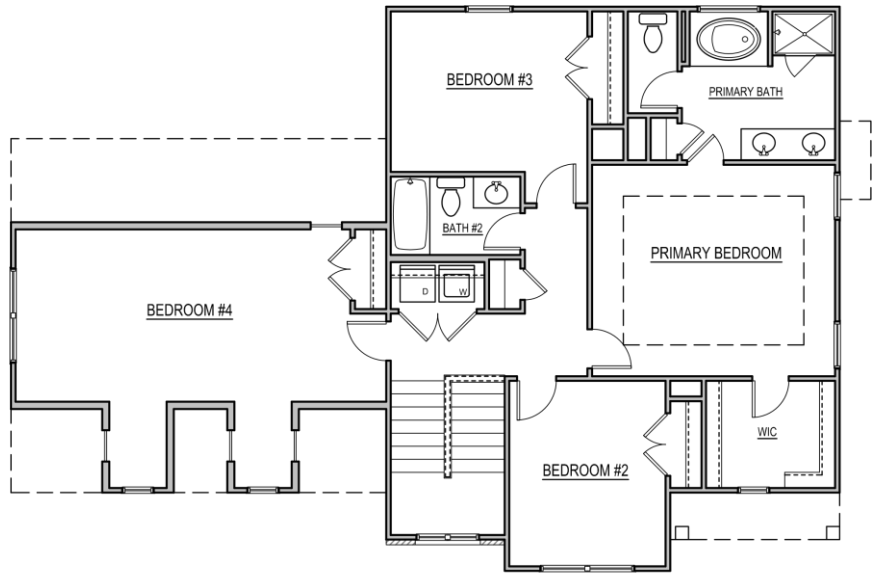

Hampton

4 Bedroom / 2.5 Baths

2218 Square Feet

---

Information believed accurate but not warranted and subject to change without prior notice. All drawings and elevation renderings are artistic representations only. Floor plan details and final decisions to be made by Kerley Family Homes. This document is for informational purposes only and is subject to change without notice. Please contact on site agent for details regarding availability, lots and options.

FIRST FLOOR PLAN

SECOND FLOOR PLAN