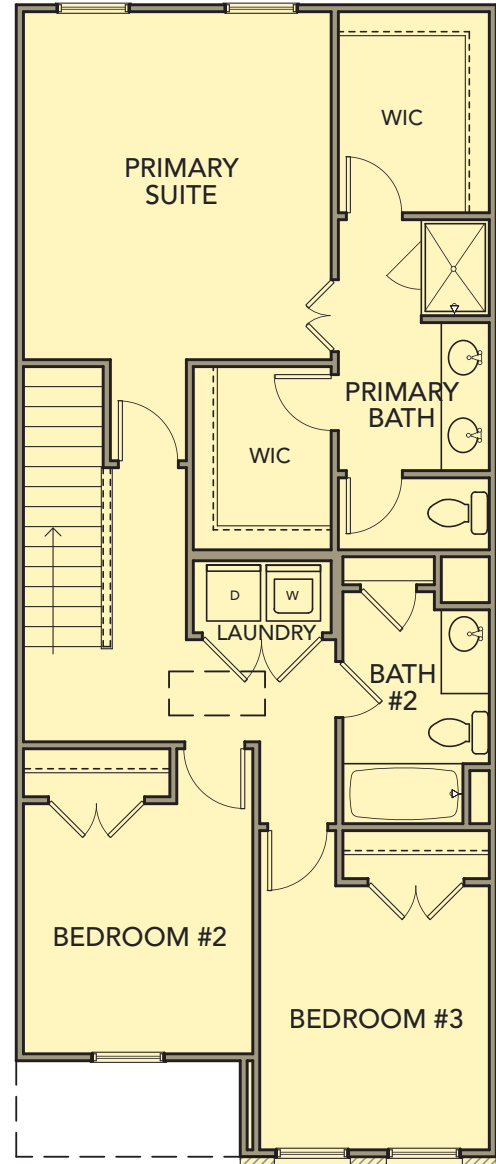

Crape Myrtle
3 Bedrooms / 2.5 Baths
1,568 sq ft

Elevation AA

Elevation BB

Elevation CC

KerleyFamilyHomes.com

*Information believed accurate but not warranted and subject to change without prior notice. All drawings and elevation renderings are artistic representations only. Floor plan details & final decisions to be made by Kerley Family Homes. This document is for informational purposes only and is subject to change without notice. Please contact onsite agent for details regarding availability, lots and options. 8.9.24

Crape Myrtle

3 Bedrooms / 2.5 Baths
1,568 sq ft

First Floor

Second Floor

Opt. Covered Patio