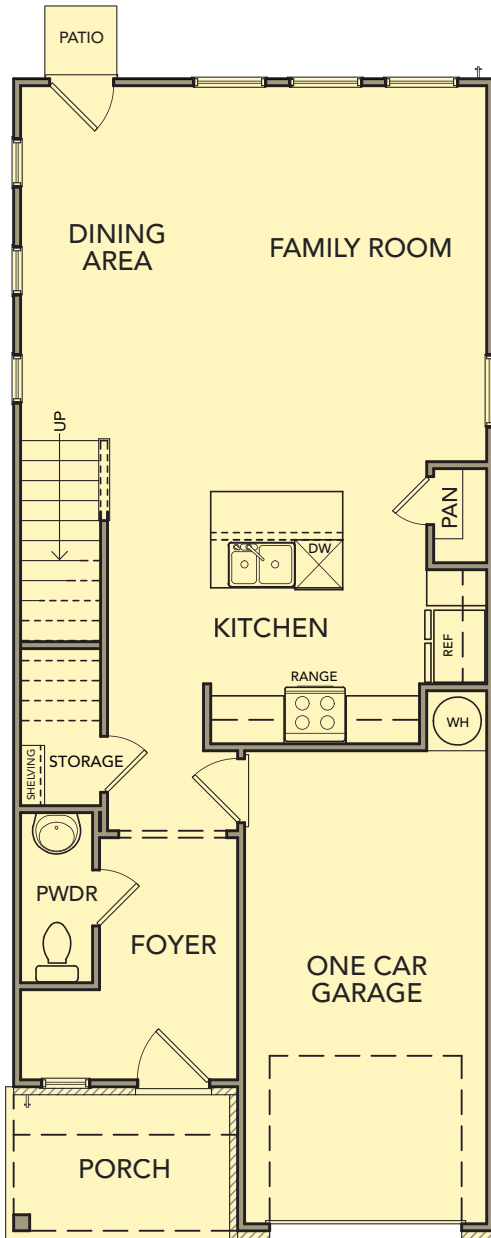

Crape Myrtle
3 Bedrooms / 2.5 Baths
1,568 sq ft

Elevation AA

Elevation BB

Elevation CC

KerleyFamilyHomes.com

*Information believed accurate but not warranted and subject to change without prior notice. All drawings and elevation renderings are artistic representations only. Floor plan details & final decisions to be made by Kerley Family Homes. This document is for informational purposes only and is subject to change without notice. Please contact onsite agent for details regarding availability, lots and options. 8.9.24

Crape Myrtle

3 Bedrooms / 2.5 Baths
1,568 sq ft

First Floor

Second Floor

Opt. Covered Patio